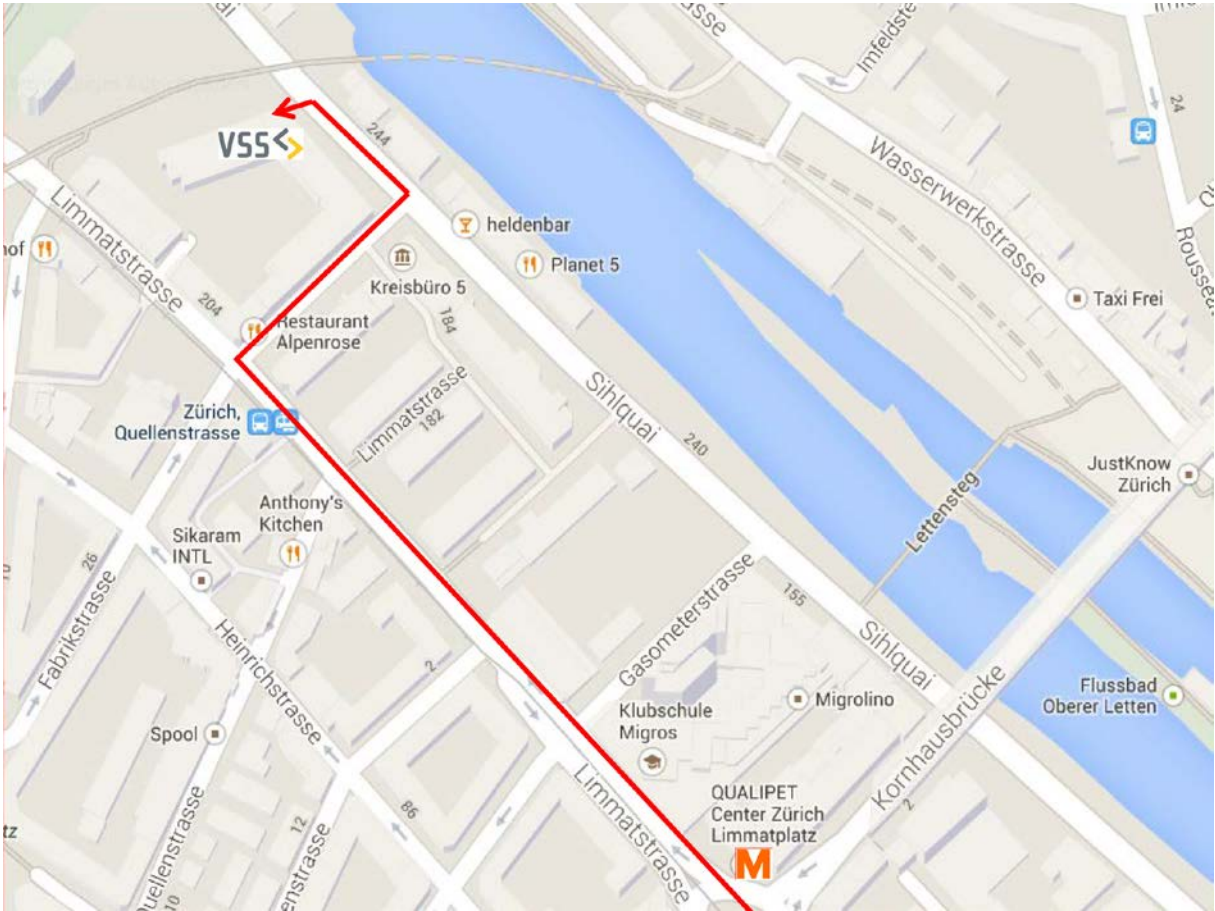

Access to VSS office from the railway central station "Zürich Hbf"

Trains (inter-city and regional trains) run between Zurich airport and Zurich central station (Zürich Hbf) about every 10 minutes during peak periods (travel time: 10 to 14 minutes).

Timetable: <http://www.zurich-airport.com/desktopdefault.aspx/tabid-135/>

Access footway to VSS from trams stop "Quellenstrasse" (tramways 4, 13, 17)

Possible Hotels in the neighbourhood of VSS (special VSS rate not available):